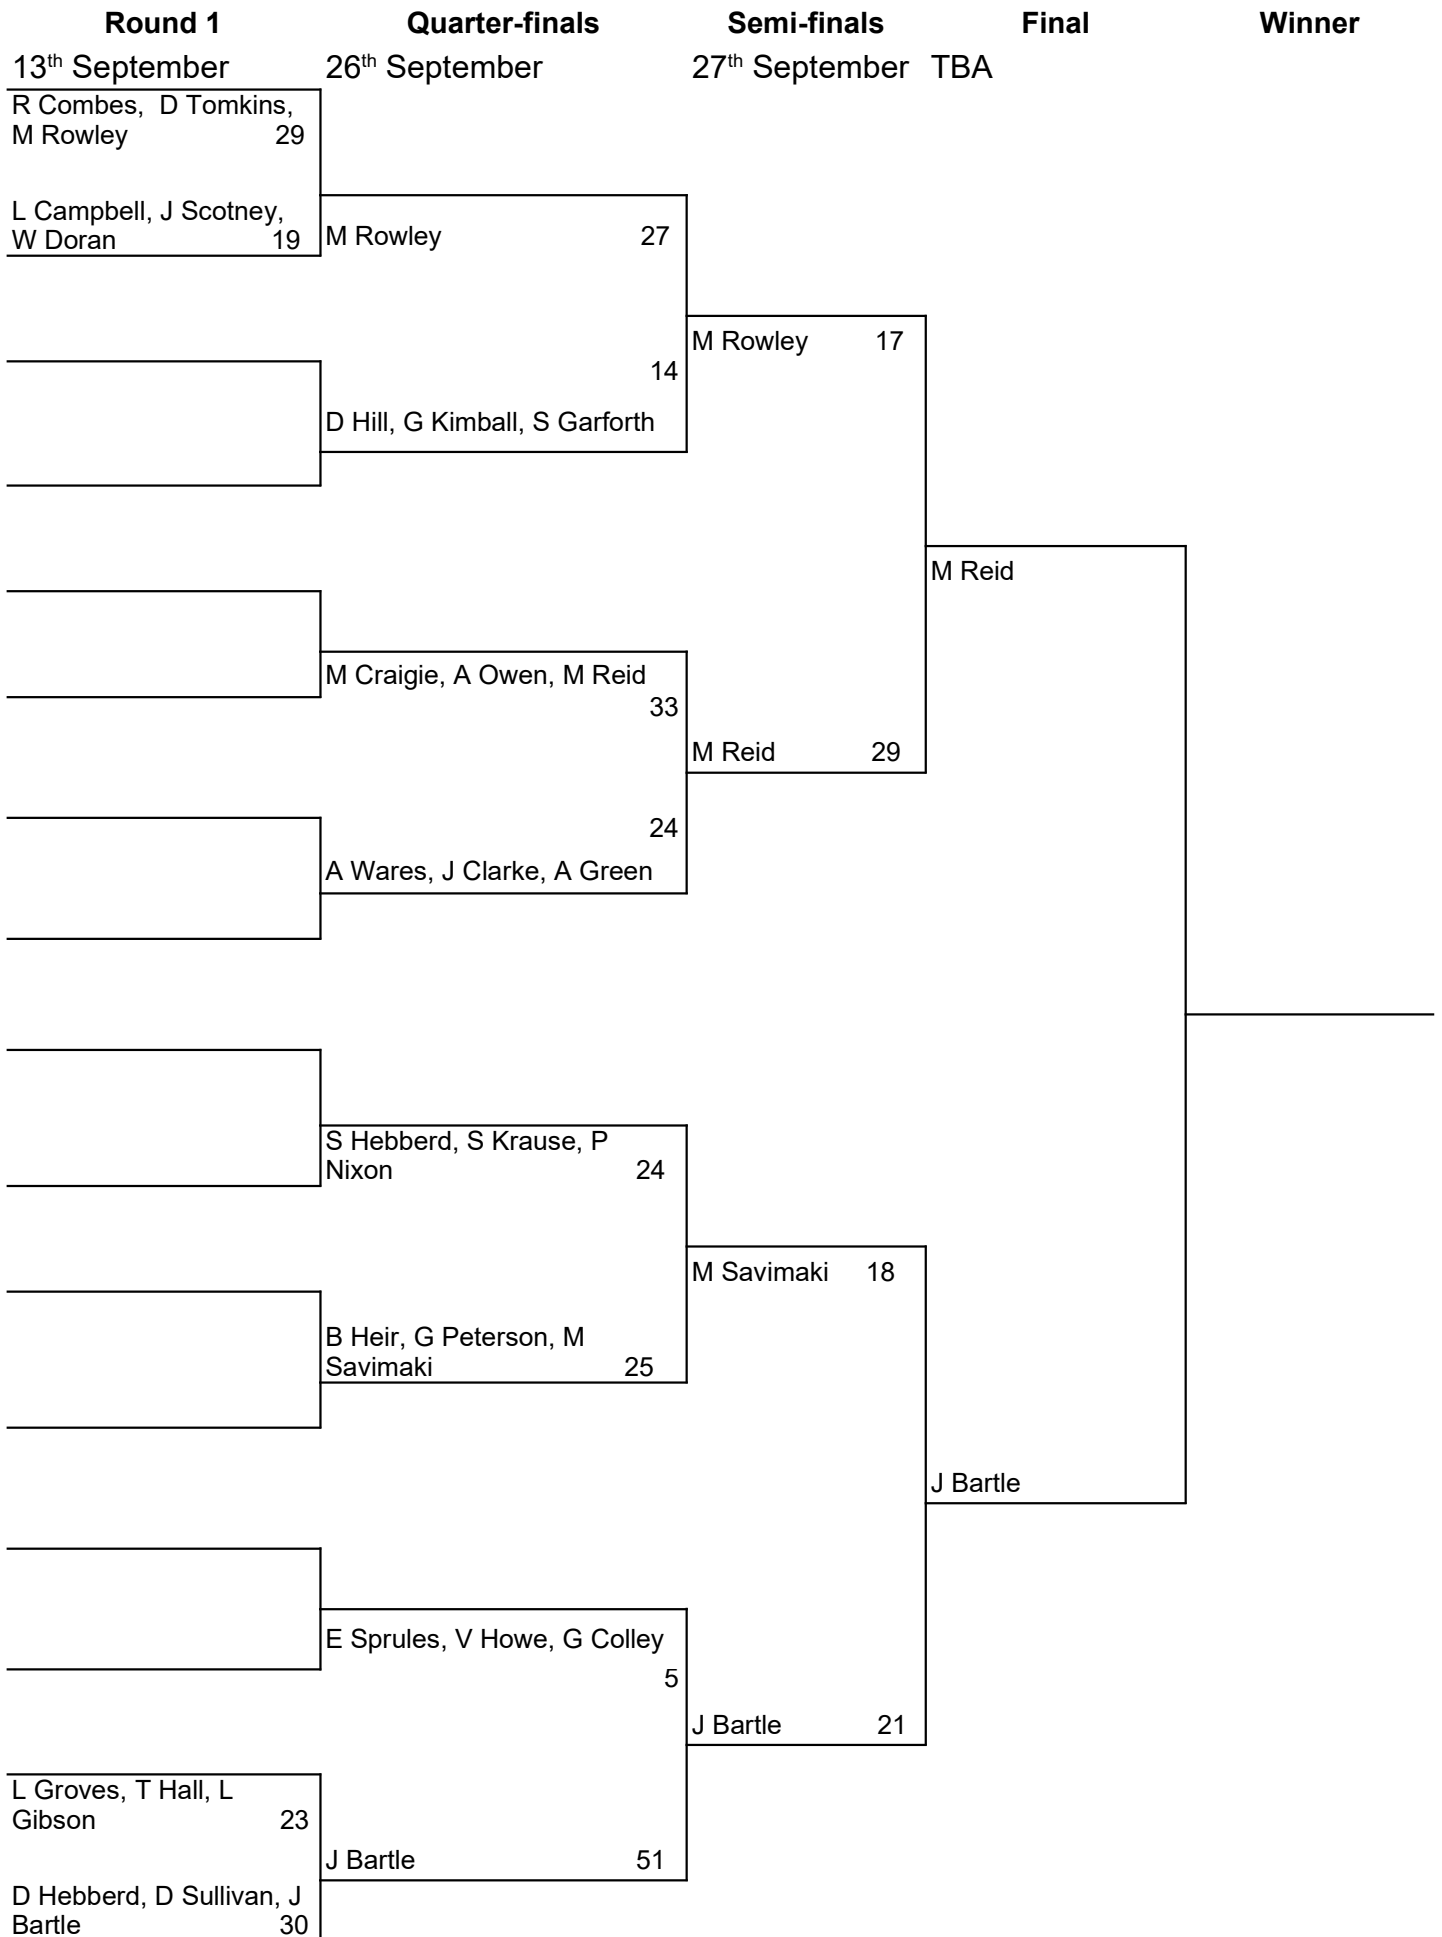

# Nambour Bowls Club – Men's Triples Draw 2020

This Triples event is played in accordance with the Club Championship Conditions of play. Use 2 bowls. Play 28 ends.

Please read the Conditions of Play on the Men's Notice Board